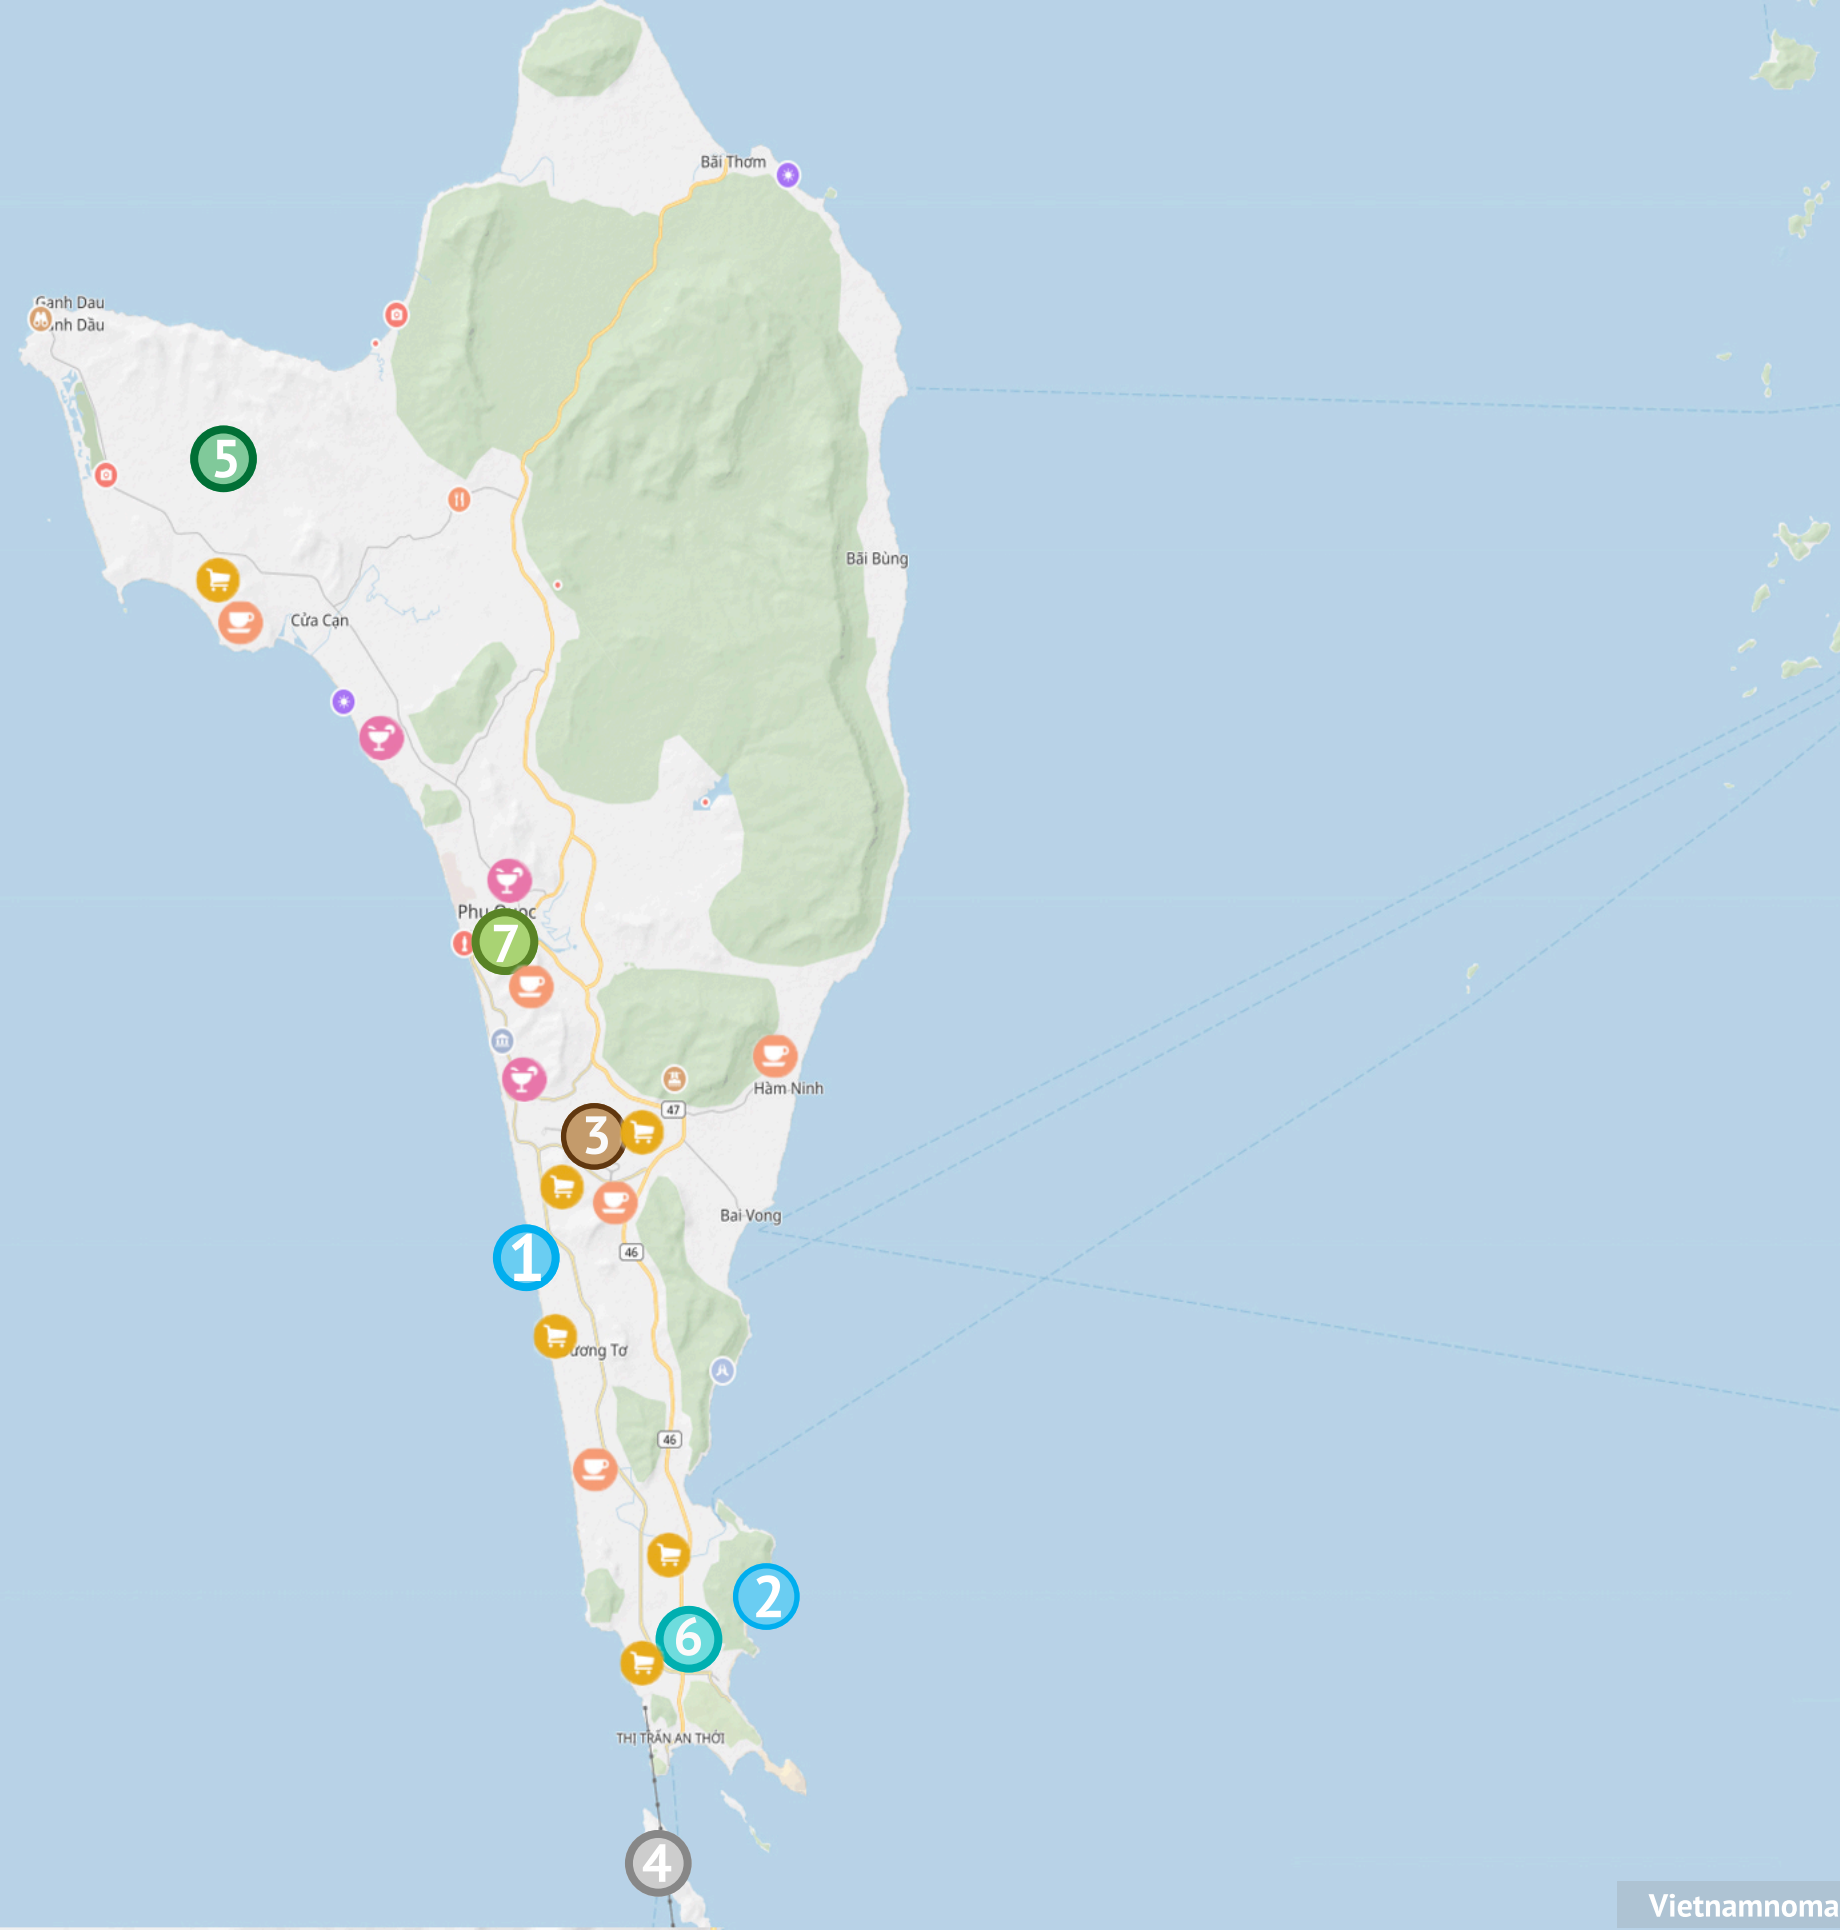

Phu Quoc

Tourist Map

1. Long Beach

2. Star Beach

3. Phu Quoc Airport

4. Hon Thom Cable Car

5. Vinpearl Safari Phu Quoc

6. Phu Quoc Prison

7. Phu Quoc Night Market

Symbols

-  Museum
-  Restaurant
-  Park
-  Statue
-  Shopping
-  Coffee
-  Bar