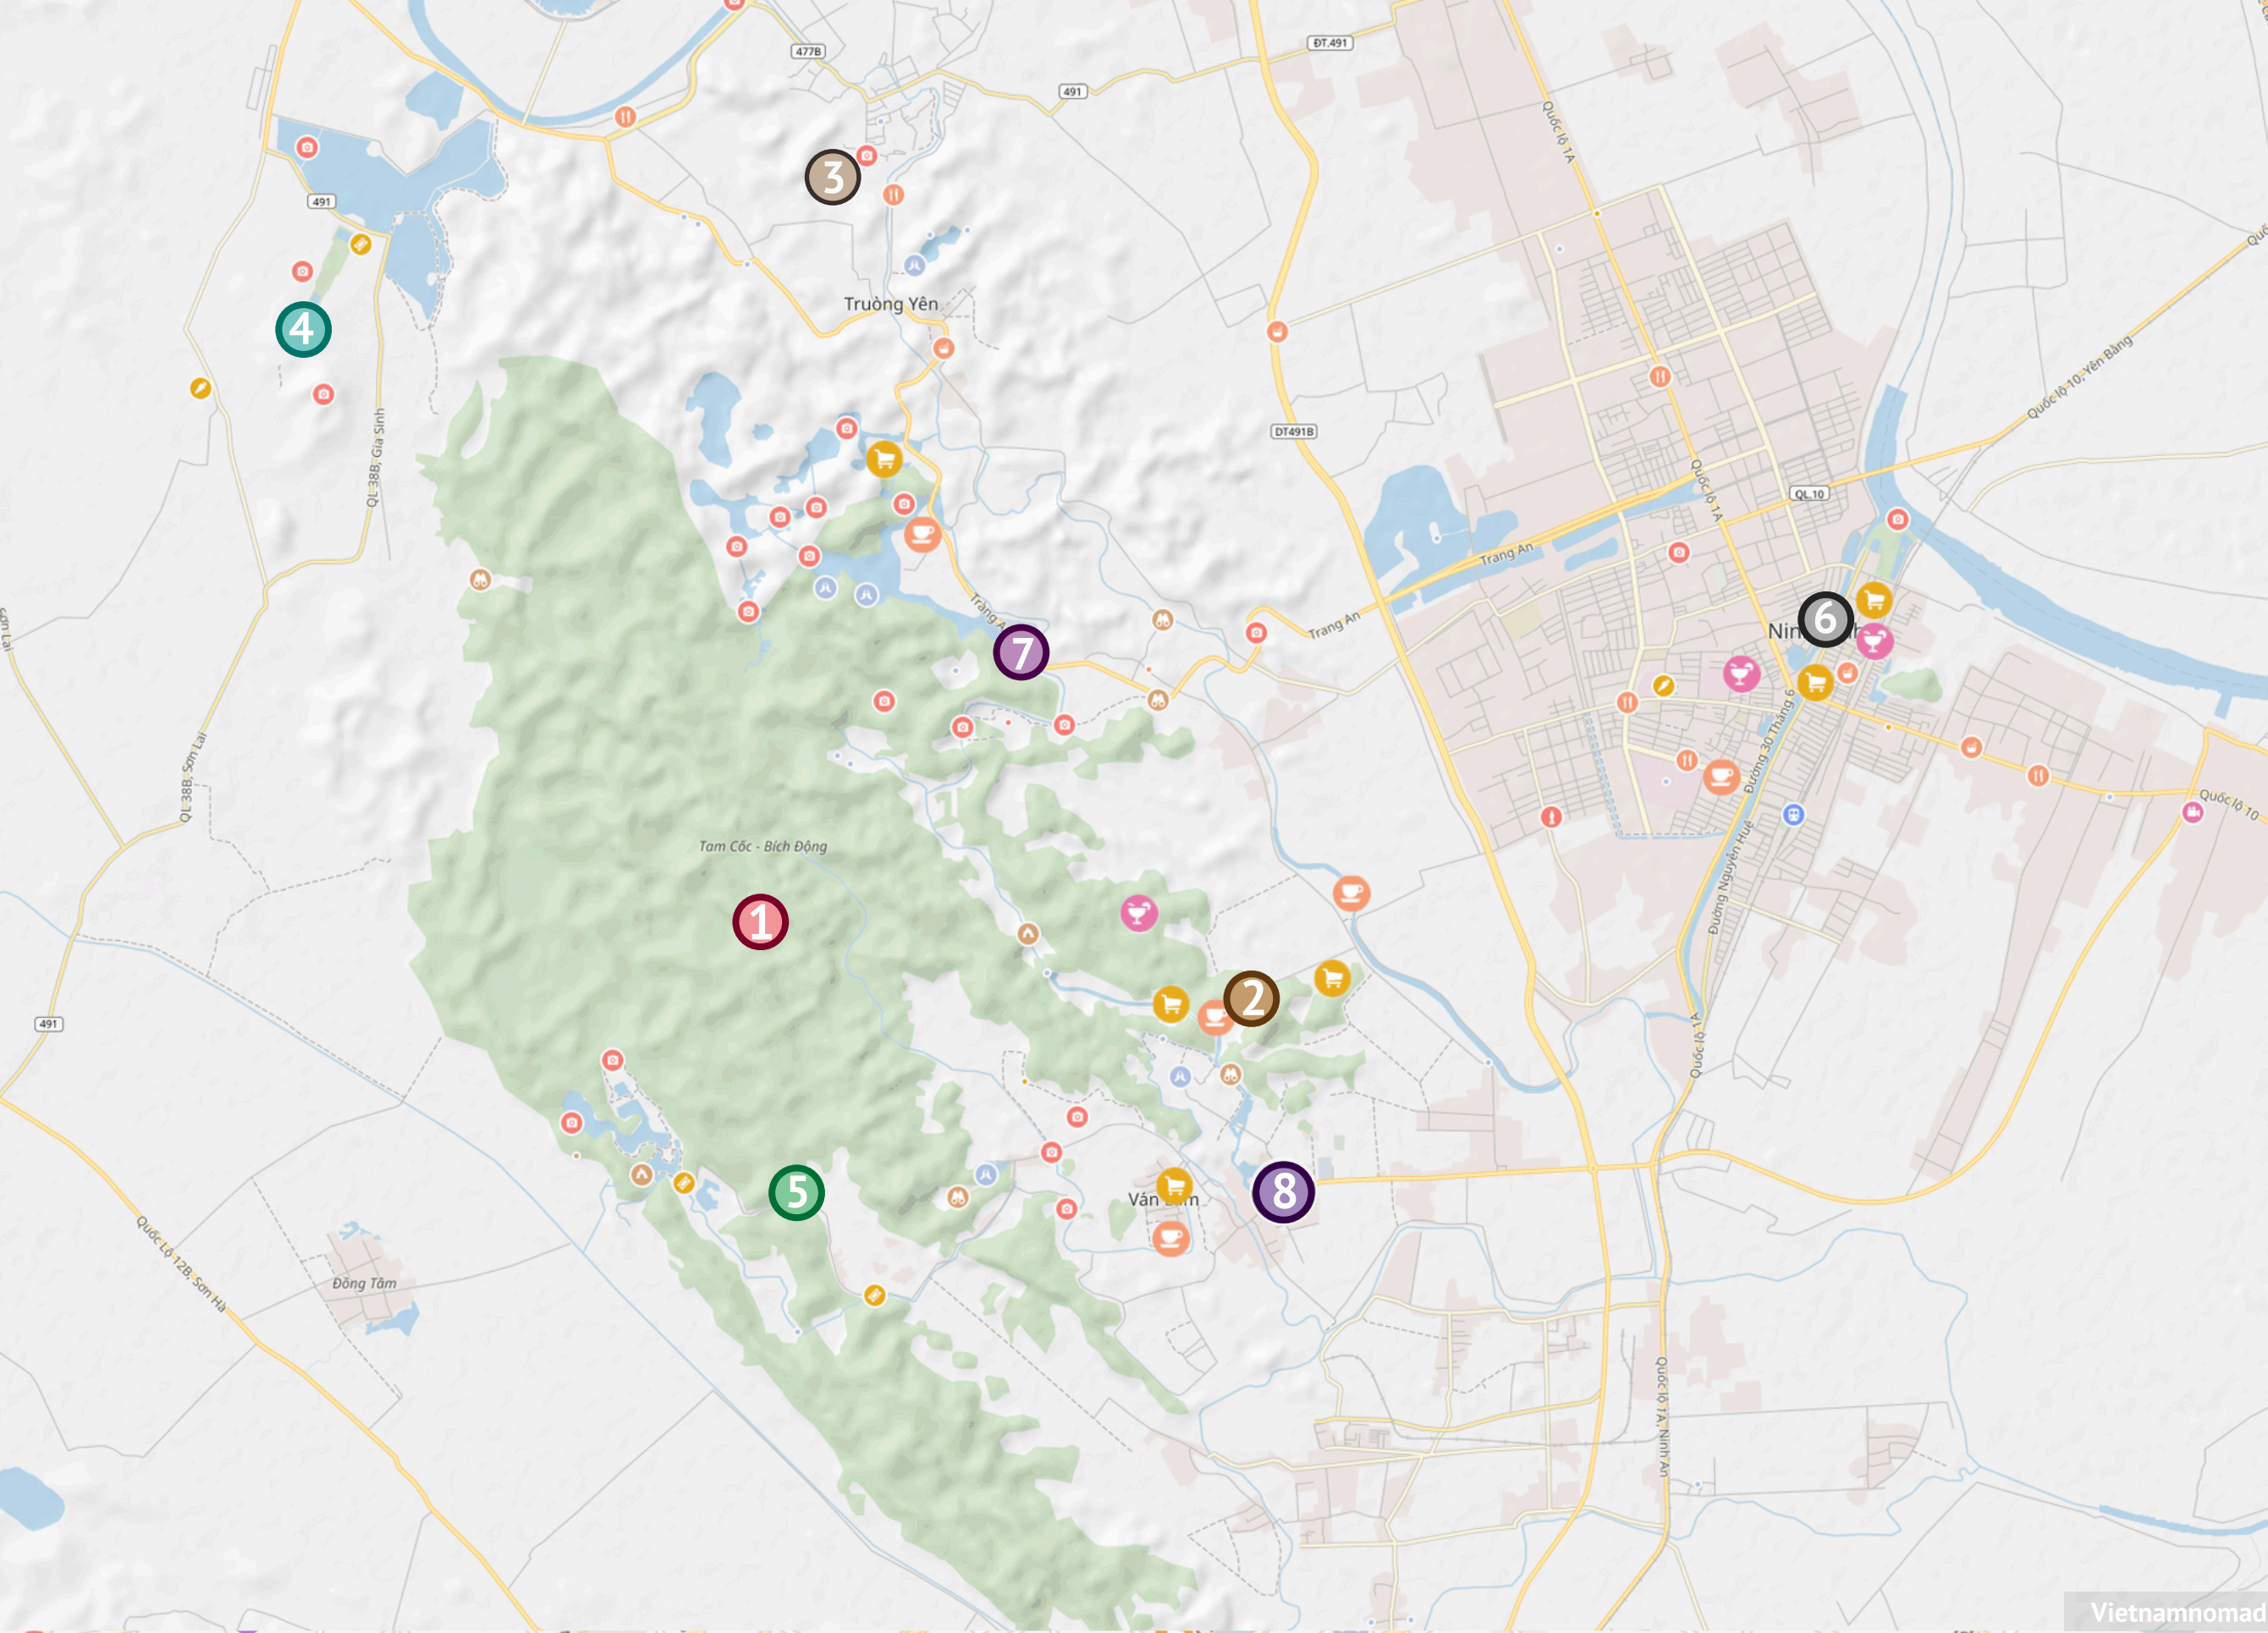

Ninh Binh

Tourist Map

1. Tam Coc - Bich Dong
2. Mua Cave
3. Hoa Lu Ancient Capital
4. Bai Dinh Temple
5. Thung Nham Bird Park
6. City Center
7. Trang An Boat Station
8. Tam Coc Boat Station

Symbols

-  Museum
-  Restaurant
-  Park
-  Statue
-  Shopping
-  Coffee
-  Bar