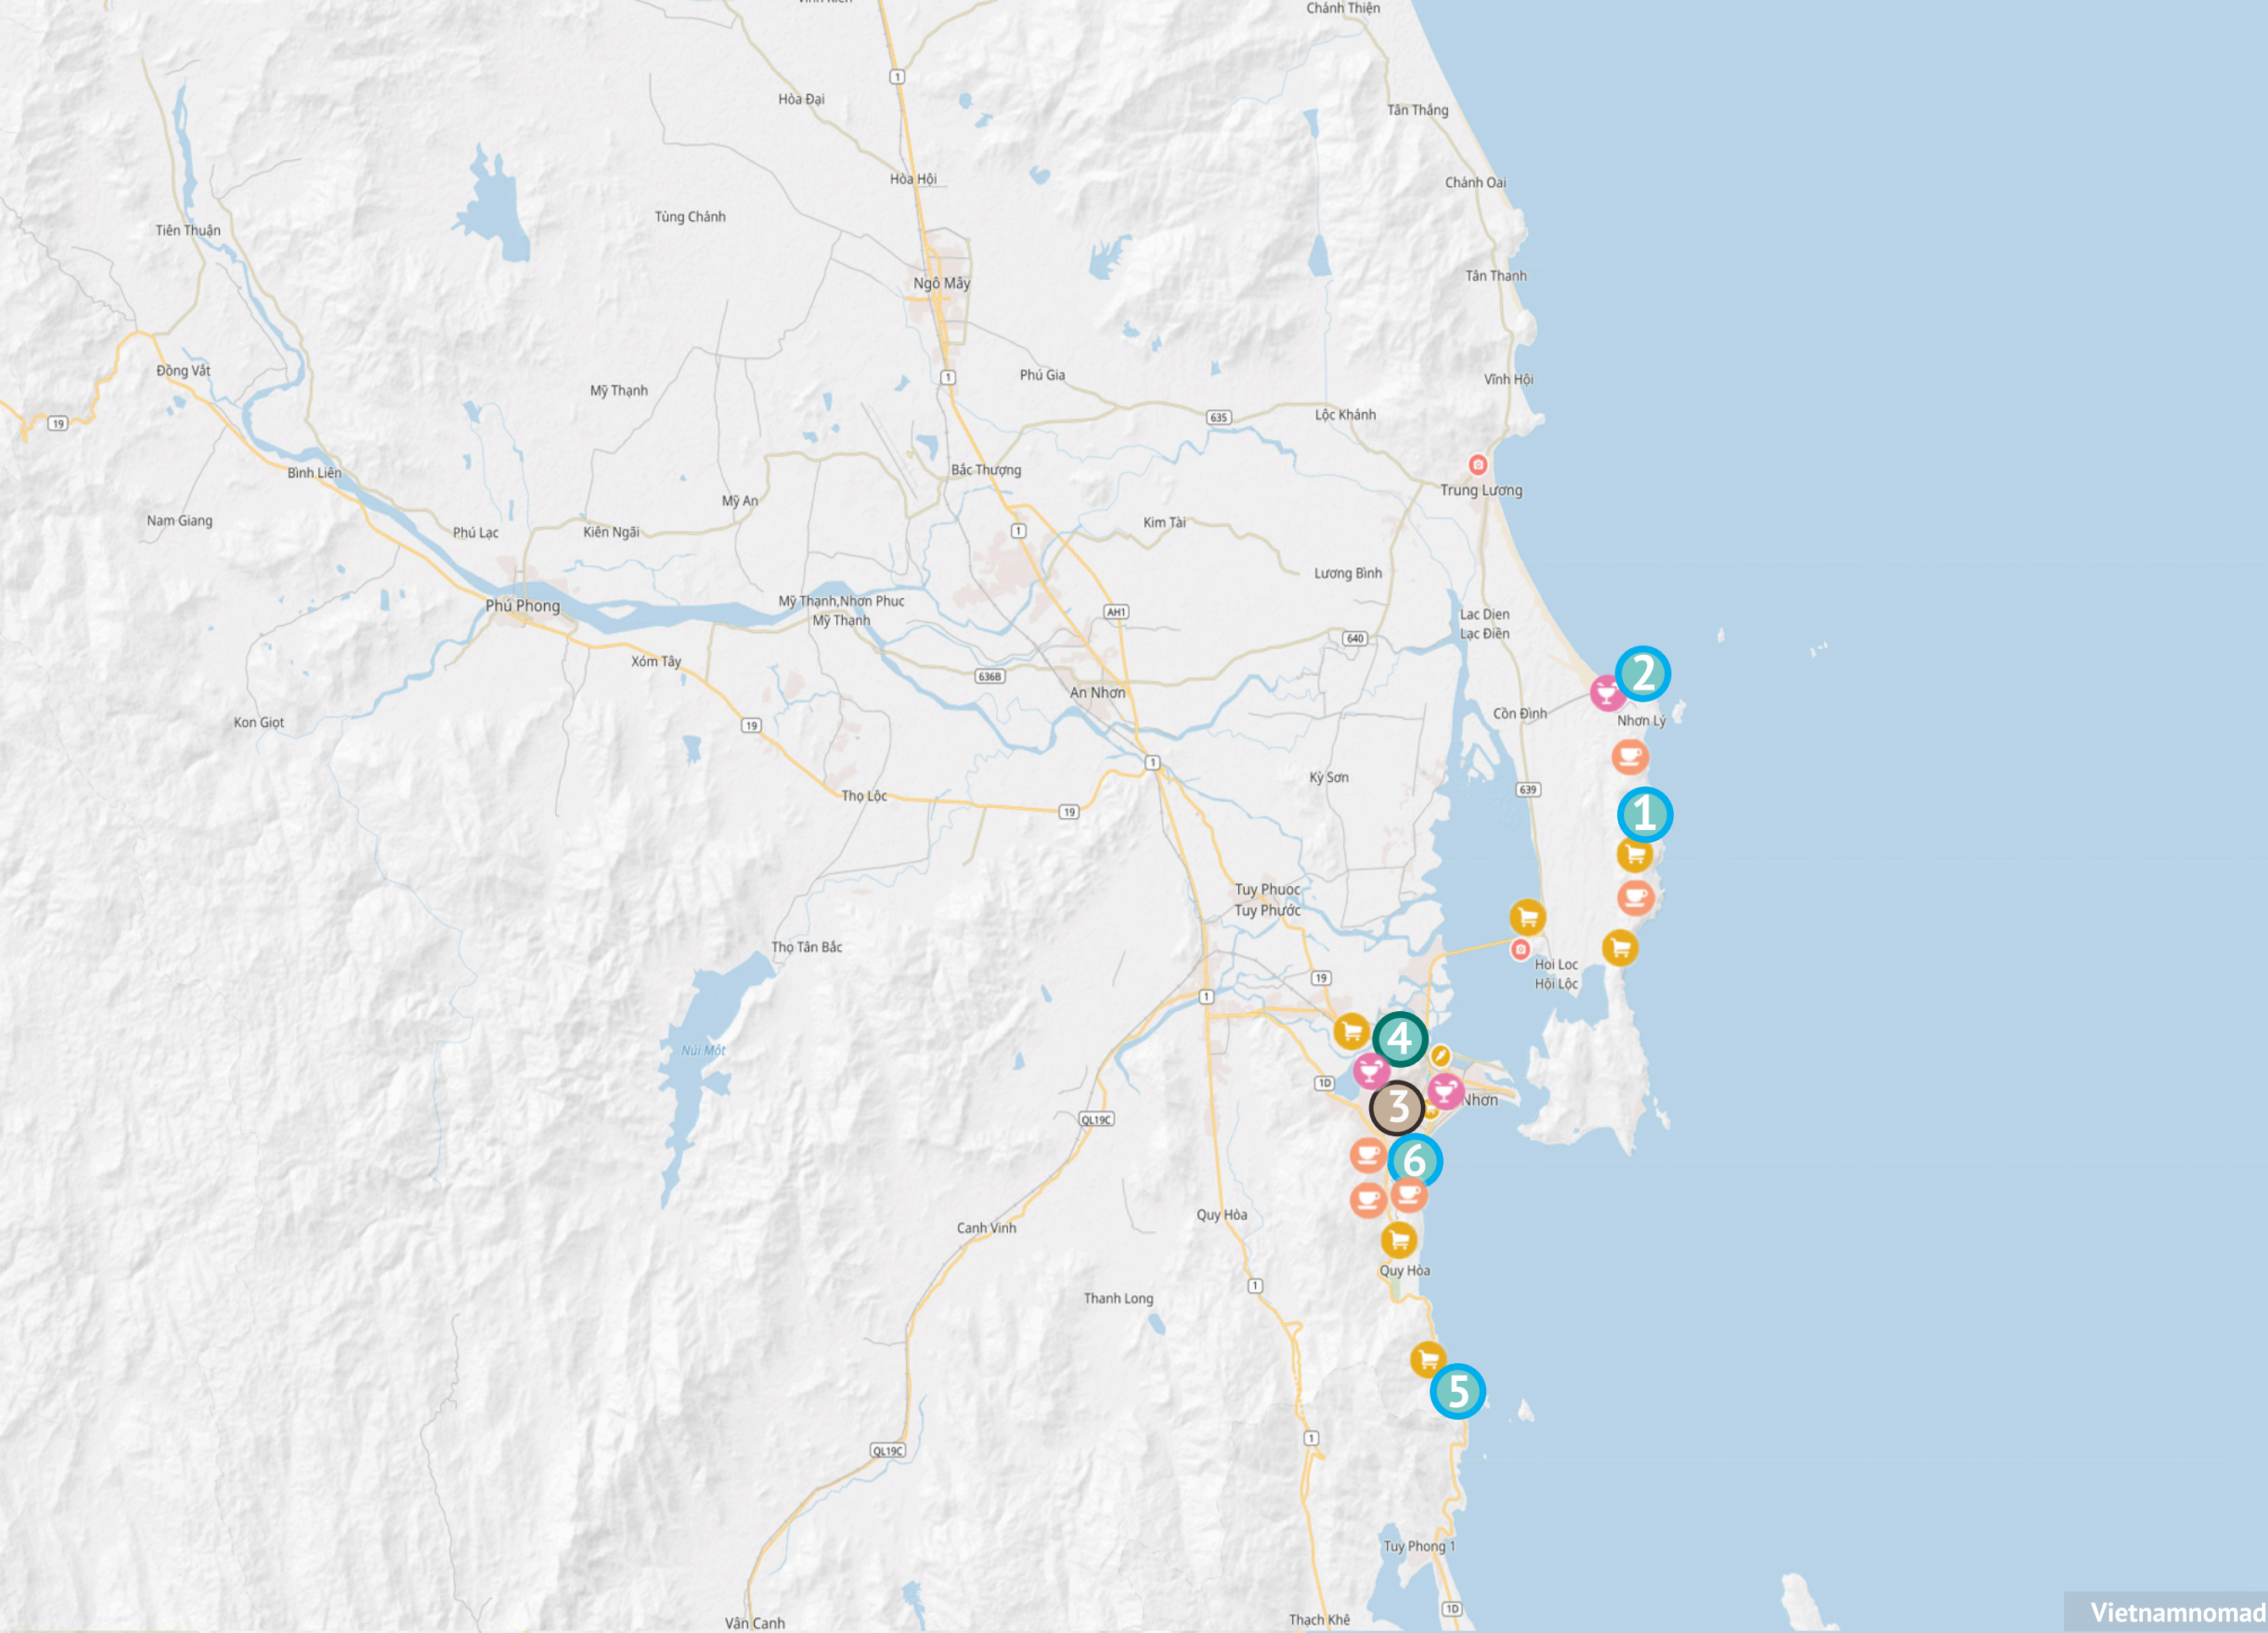

Quy Nhon

Tourist Map

1. Ky Co Beach

2. Eo Gio

3. City Center

4. Doi Tower

5. Bai Xep Beach

6. Quy Nhon Beach

Symbols

-  Museum
-  Restaurant
-  Park
-  Statue
-  Shopping
-  Coffee
-  Bar