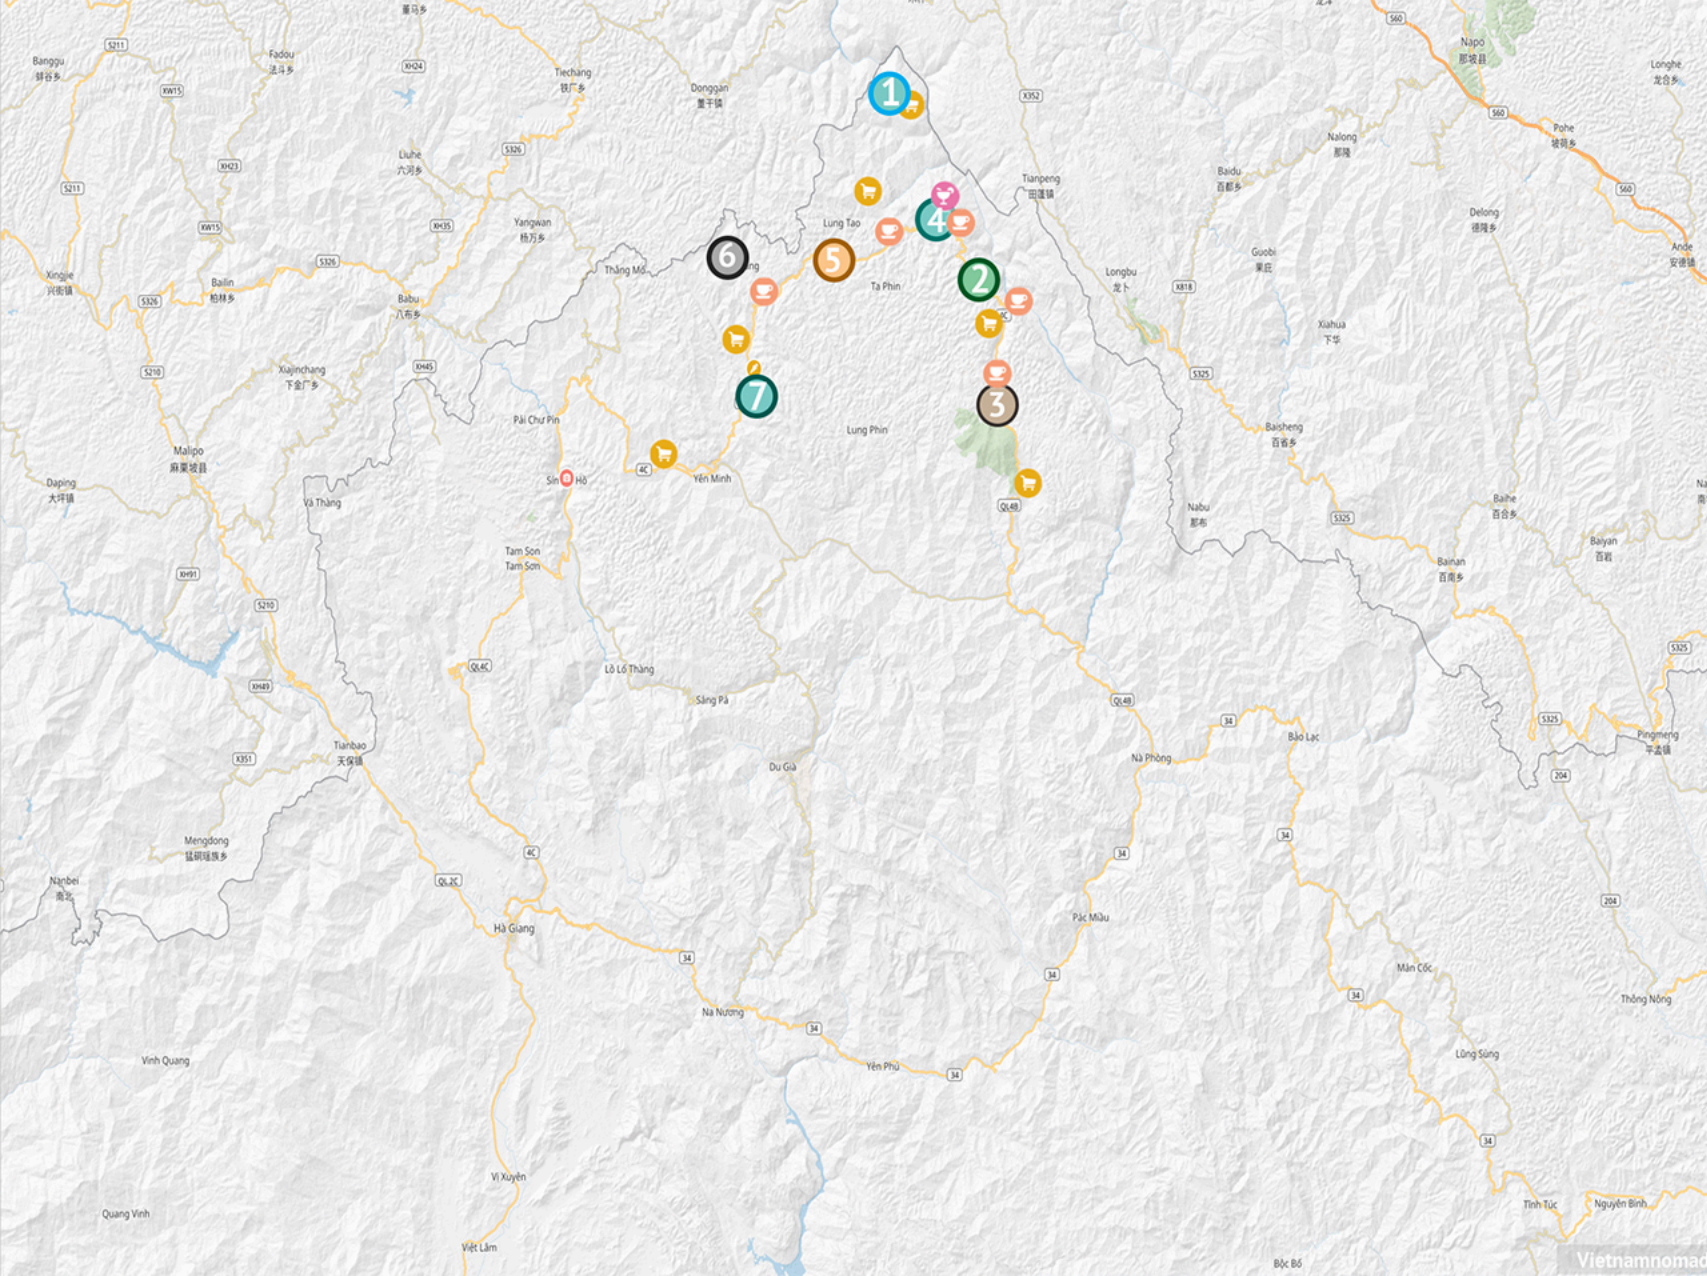

# Ha Giang

## Tourist Map

1. Lung Cu Flagpole
2. Ma Pi Leng Pass
3. Dong Van Karst Plateau Geopark
4. Dong Van Old Town
5. Vuong Palace
6. Pho Bang Town
7. Tham Ma slope

### Symbols

- Museum
- Restaurant
- Park
- Statue
- Shopping
- Coffee
- Bar